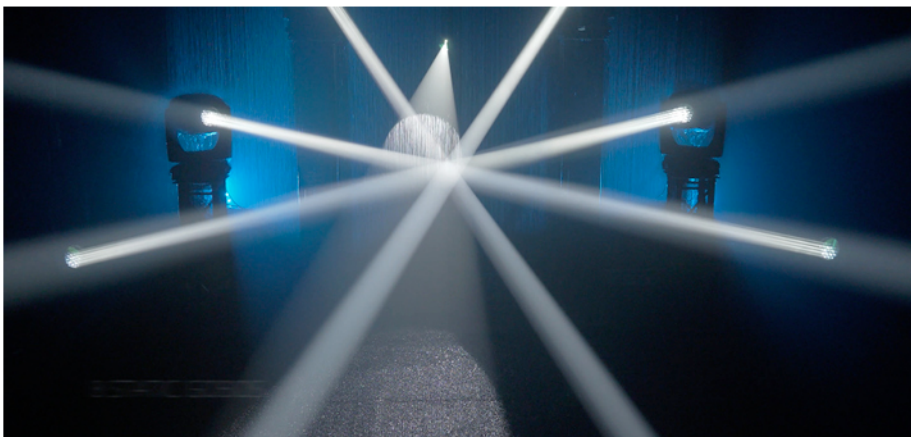

performer in its reliability, output, and being consistent in both brightness and color temperature.

Just like the Sharpy Plus, the SHARPY PLUS AQUA fixture offers two distinct operating modes - beam or spot. The 3° to 36° zoom covers the entire zoom range linearly with a beam that is always perfectly sharp and uniform in either mode. The SHARPY PLUS AQUA also offers the same complement of prisms, rotating and fixed gobos, color wheels, CMY color mixing, and more. So, if you need to use both the Sharpy Plus and SHARPY PLUS AQUA on a production, you can be assured of a consistent look and performance from these fixtures.

The SHARPY PLUS AQUA is also an appealing unit when you consider the value. At a price point every rental company will appreciate, you can take home a light with truly excellent performance, which you can use in a wide range of environments and entertainment venues, whether your requirements are for a beam or spot fixture, for indoor or outdoor applications.